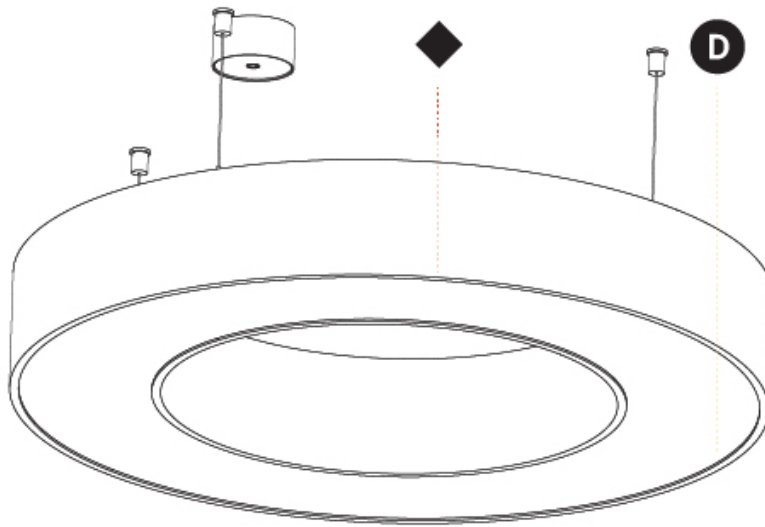

A30297-

PROJECT _____

TYPE _____

SPECIFIER _____

QUANTITY _____

DATE _____

A