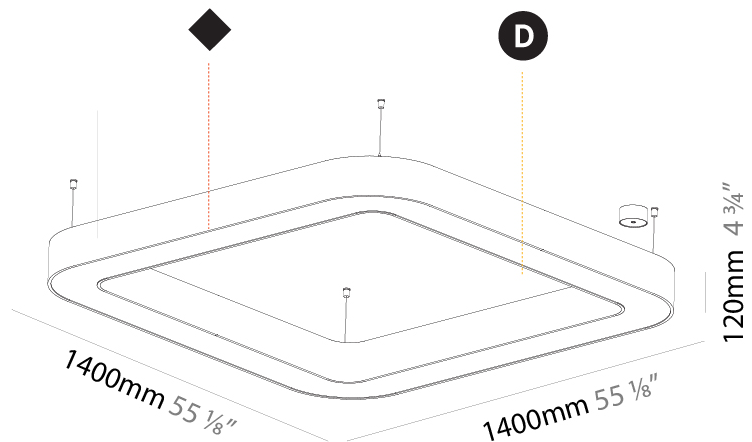

GENERAL

Series: Glorious
Subseries: Glorious Quantum
Brand: Prolicht
Division: Architectural
Mounting Type: Suspension
Mounting Location: Ceiling
Subcategory: Ambient

PHYSICAL

Shape: Square
Length (mm): 1400
Length (in): 55 1/8
Width (mm): 1400
Width (in): 55 1/8
Height (mm): 120
Height (in): 4 3/4
Max. Overall Height (mm): 2120
Max. Overall Height (in): 83 7/16
Light Distribution: Direct / Indirect
Weight (kg): 18.463
Weight (lbs): 40.62
Diffuser: PMMA - Opal or Micro-Prism
Fixture Finish: SSR / BKV / CWI / CRY / HAB / LAG / UFT / ITA / RUA / RUR / MIC / FTG / MYG / TWT / LOD / PUS / FRO / FUP / KIA / POP / BLS / SPG / MEY / GOH / GUM / CHC / COM / ABZ / JAG / OBR / MOS / ROR
Fixture Material: Aluminum

ELECTRICAL

Lamp Type: LED (Zhaga Standard)
Input Wattage (W): 120
Total Output Wattage (W): 96 / 76.8 (3500K)
Dimming: Non-Dimming / Phase Dimming (120Vac only) / 0-10V Dimming
Driver Included: Yes
Driver Location: Integrated
Driver Type: Constant Current - 120 / 277Vac
Driver Class: Class 2
Input Voltage (V): 120 - 277
Constant Current (MA): 350 / 800 (3500K)

LED

Color Temperature (°K): 3000 / 3500 / 4000
Max. Delivered Lumen (lm): 7380 / 7644 / 7800 Direct / 5120 / 5556 / 5400 Indirect
CRI: >80 CRI
Efficiency (%): 69.8
Lamp Life (hrs): 50000

OPTICAL

RATINGS AND CERTIFICATIONS

Certified By: Certified for North American Standards
IP rating: IP20