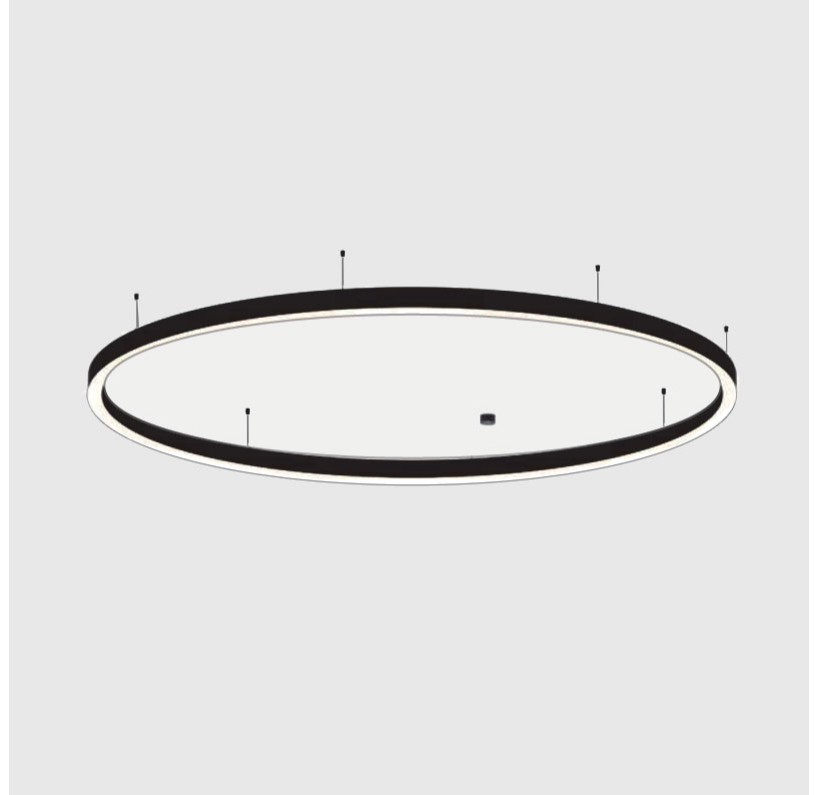

GENERAL

Series: Glorious
Subseries: Glorious Slim
Brand: Prolicht
Division: Architectural
Mounting Type: Suspension
Mounting Location: Ceiling
Subcategory: Ambient

PHYSICAL

Shape: Round
Diameter (mm): 5200
Diameter (in): 204 3/4
Height (mm): 90
Height (in): 3 9/16
Max. Overall Height (mm): 2090
Max. Overall Height (in): 82 5/16
Light Distribution: Direct / Indirect
Weight (kg): 55.788
Weight (lbs): 123.00
Diffuser: PMMA - Opal or Micro-Prism
Fixture Finish: SSR / BKV / CWI / CRY / HAB / LAG / UFT / ITA / RUA / RUR / MIC / FTG / MYG / TWT / LOD / PUS / FRO / FUP / KIA / POP / BLS / SPG / MEY / GOH / GUM / CHC / COM / ABZ / JAG / OBR / MOS / ROR
Fixture Material: Aluminum
Cable Details: 2000mm or 6000mm Transparent Cable

ELECTRICAL

Lamp Type: LED (Zhaga Standard)
Input Wattage (W): 392 / 280
Total Output Wattage (W): 336 / 240
Dimming: Tri-Mode (Non-Dimming and Phase Dimming (120Vac only) and 0-10V Dimming)
Driver Included: Yes
Driver Location: Integrated
Driver Type: Constant Current - Universal
Driver Class: Class 2
Input Voltage (V): 120 - 277
Constant Current (MA): 350

LED

Color Temperature (°K): 3000 / 3500 / 4000
Max. Delivered Lumen (lm): 72090 / 73588 / 75090
CRI: >80 CRI
Lamp Life (hrs): 50000

OPTICAL

RATINGS AND CERTIFICATIONS

Certified By: Certified for North American Standards
IP rating: IP20