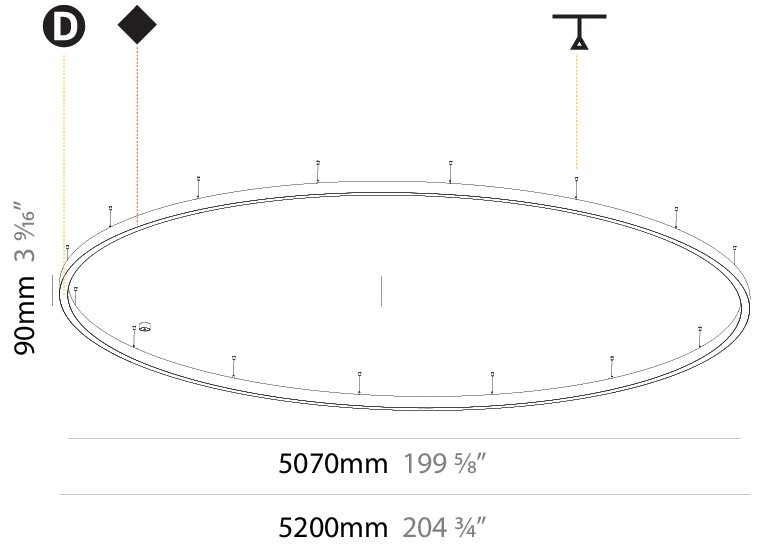

GENERAL

Series: Glorious
Subseries: Glorious Slim
Brand: Prolicht
Division: Architectural
Mounting Type: Suspension
Mounting Location: Ceiling
Subcategory: Ambient

PHYSICAL

Shape: Round
Diameter (mm): 5200
Diameter (in): 204 3/4
Height (mm): 90
Height (in): 3 9/16
Max. Overall Height (mm): 2090
Max. Overall Height (in): 82 5/16
Light Distribution: Direct / Indirect
Weight (kg): 55.788
Weight (lbs): 123.00
Diffuser: PMMA - Opal or Micro-Prism
Fixture Finish: SSR / BKV / CWI / CRY / HAB / LAG / UFT / ITA / RUA / RUR / MIC / FTG / MYG / TWT / LOD / PUS / FRO / FUP / KIA / POP / BLS / SPG / MEY / GOH / GUM / CHC / COM / ABZ / JAG / OBR / MOS / ROR
Fixture Material: Aluminum
Cable Details: 2000mm or 6000mm Transparent Cable

ELECTRICAL

Lamp Type: LED (Zhaga Standard)
Input Wattage (W): 392 / 280
Total Output Wattage (W): 336 / 240
Dimming: Tri-Mode (Non-Dimming and Phase Dimming (120Vac only) and 0-10V Dimming)
Driver Included: Yes
Driver Location: Integrated
Driver Type: Constant Current - Universal
Driver Class: Class 2
Input Voltage (V): 120 - 277
Constant Current (MA): 350

LED

Color Temperature (°K): 3000 / 3500 / 4000
Max. Delivered Lumen (lm): 72090 / 73588 / 75090
CRI: >80 CRI
Lamp Life (hrs): 50000

OPTICAL

RATINGS AND CERTIFICATIONS

Certified By: Certified for North American Standards
IP rating: IP20