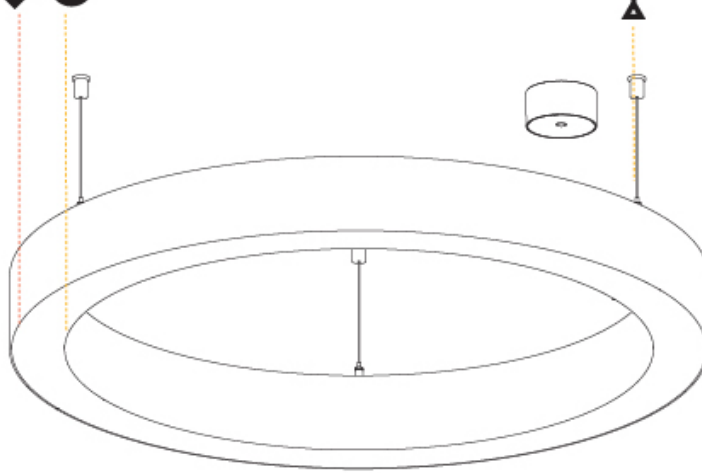

Ø 670mm 26 3/8"

Ø 800mm 31 1/2"

PROJECT	_____
TYPE	_____
SPECIFIER	_____
QUANTITY	_____
DATE	_____

For Color / Finish Chart & Symbology see Appendix or product page downloadable area.

°K

Dimming	DP	DV	
	Phase	0-10V	
Color Temperature	30K	35K	°K
	3000K	3500K	
Diffuser	01	02	D
	Opal	Micro-Prism	
Suspension Cable Color and Length	..05	..10	△
	2000	6000	